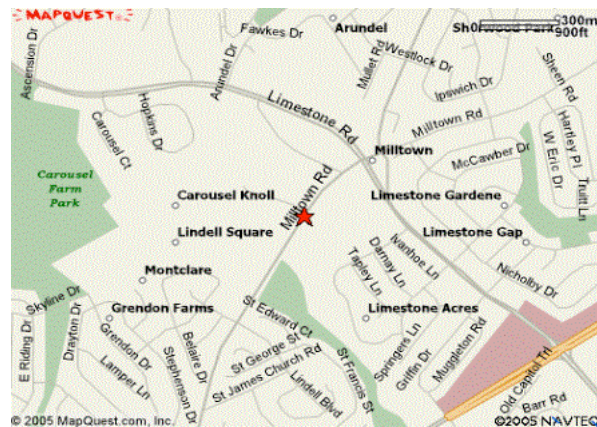

Directions:

From Newark:

Take West Kirkwood Hwy/DE 2

Turn left on Milltown Rd. at light at Pat's Pizza and 711

Go approximately 1 mile on Milltown Rd.

Past J.H. Dickinson High School

Turn left at Lindell Square/Thunder Hollow Rd.

Turn left up short hill, make right then left

Suite #25 is half way up on the left

From Christiana:

Take Christiana Rd. /DE-273 West

Merge onto I-95 North toward Delaware Memorial Bridge/Wilmington

Merge onto DE-7 North via exit number 4B toward Metroform (~4 miles)

Continue on DE-7 North, Eventually turning into Limestone Rd. Cross over Kirkwood Hwy. passing Cross Roads Restaurant and Midway Shopping Center

Turn left on to Milltown Rd. (Valero Gas Station and Mealy Funeral Home will be on your Right)

Turn left up short hill, make right then left

Suite #25 is half way up on the left

From Wilmington:

Take I-95 North or South to get to exit 4B Metroform

Merge onto DE-7 North (~4 miles)

Continue on DE-7 North, Eventually turning into Limestone Rd. Cross over Kirkwood Hwy. passing Cross Roads Restaurant and Midway Shopping Center